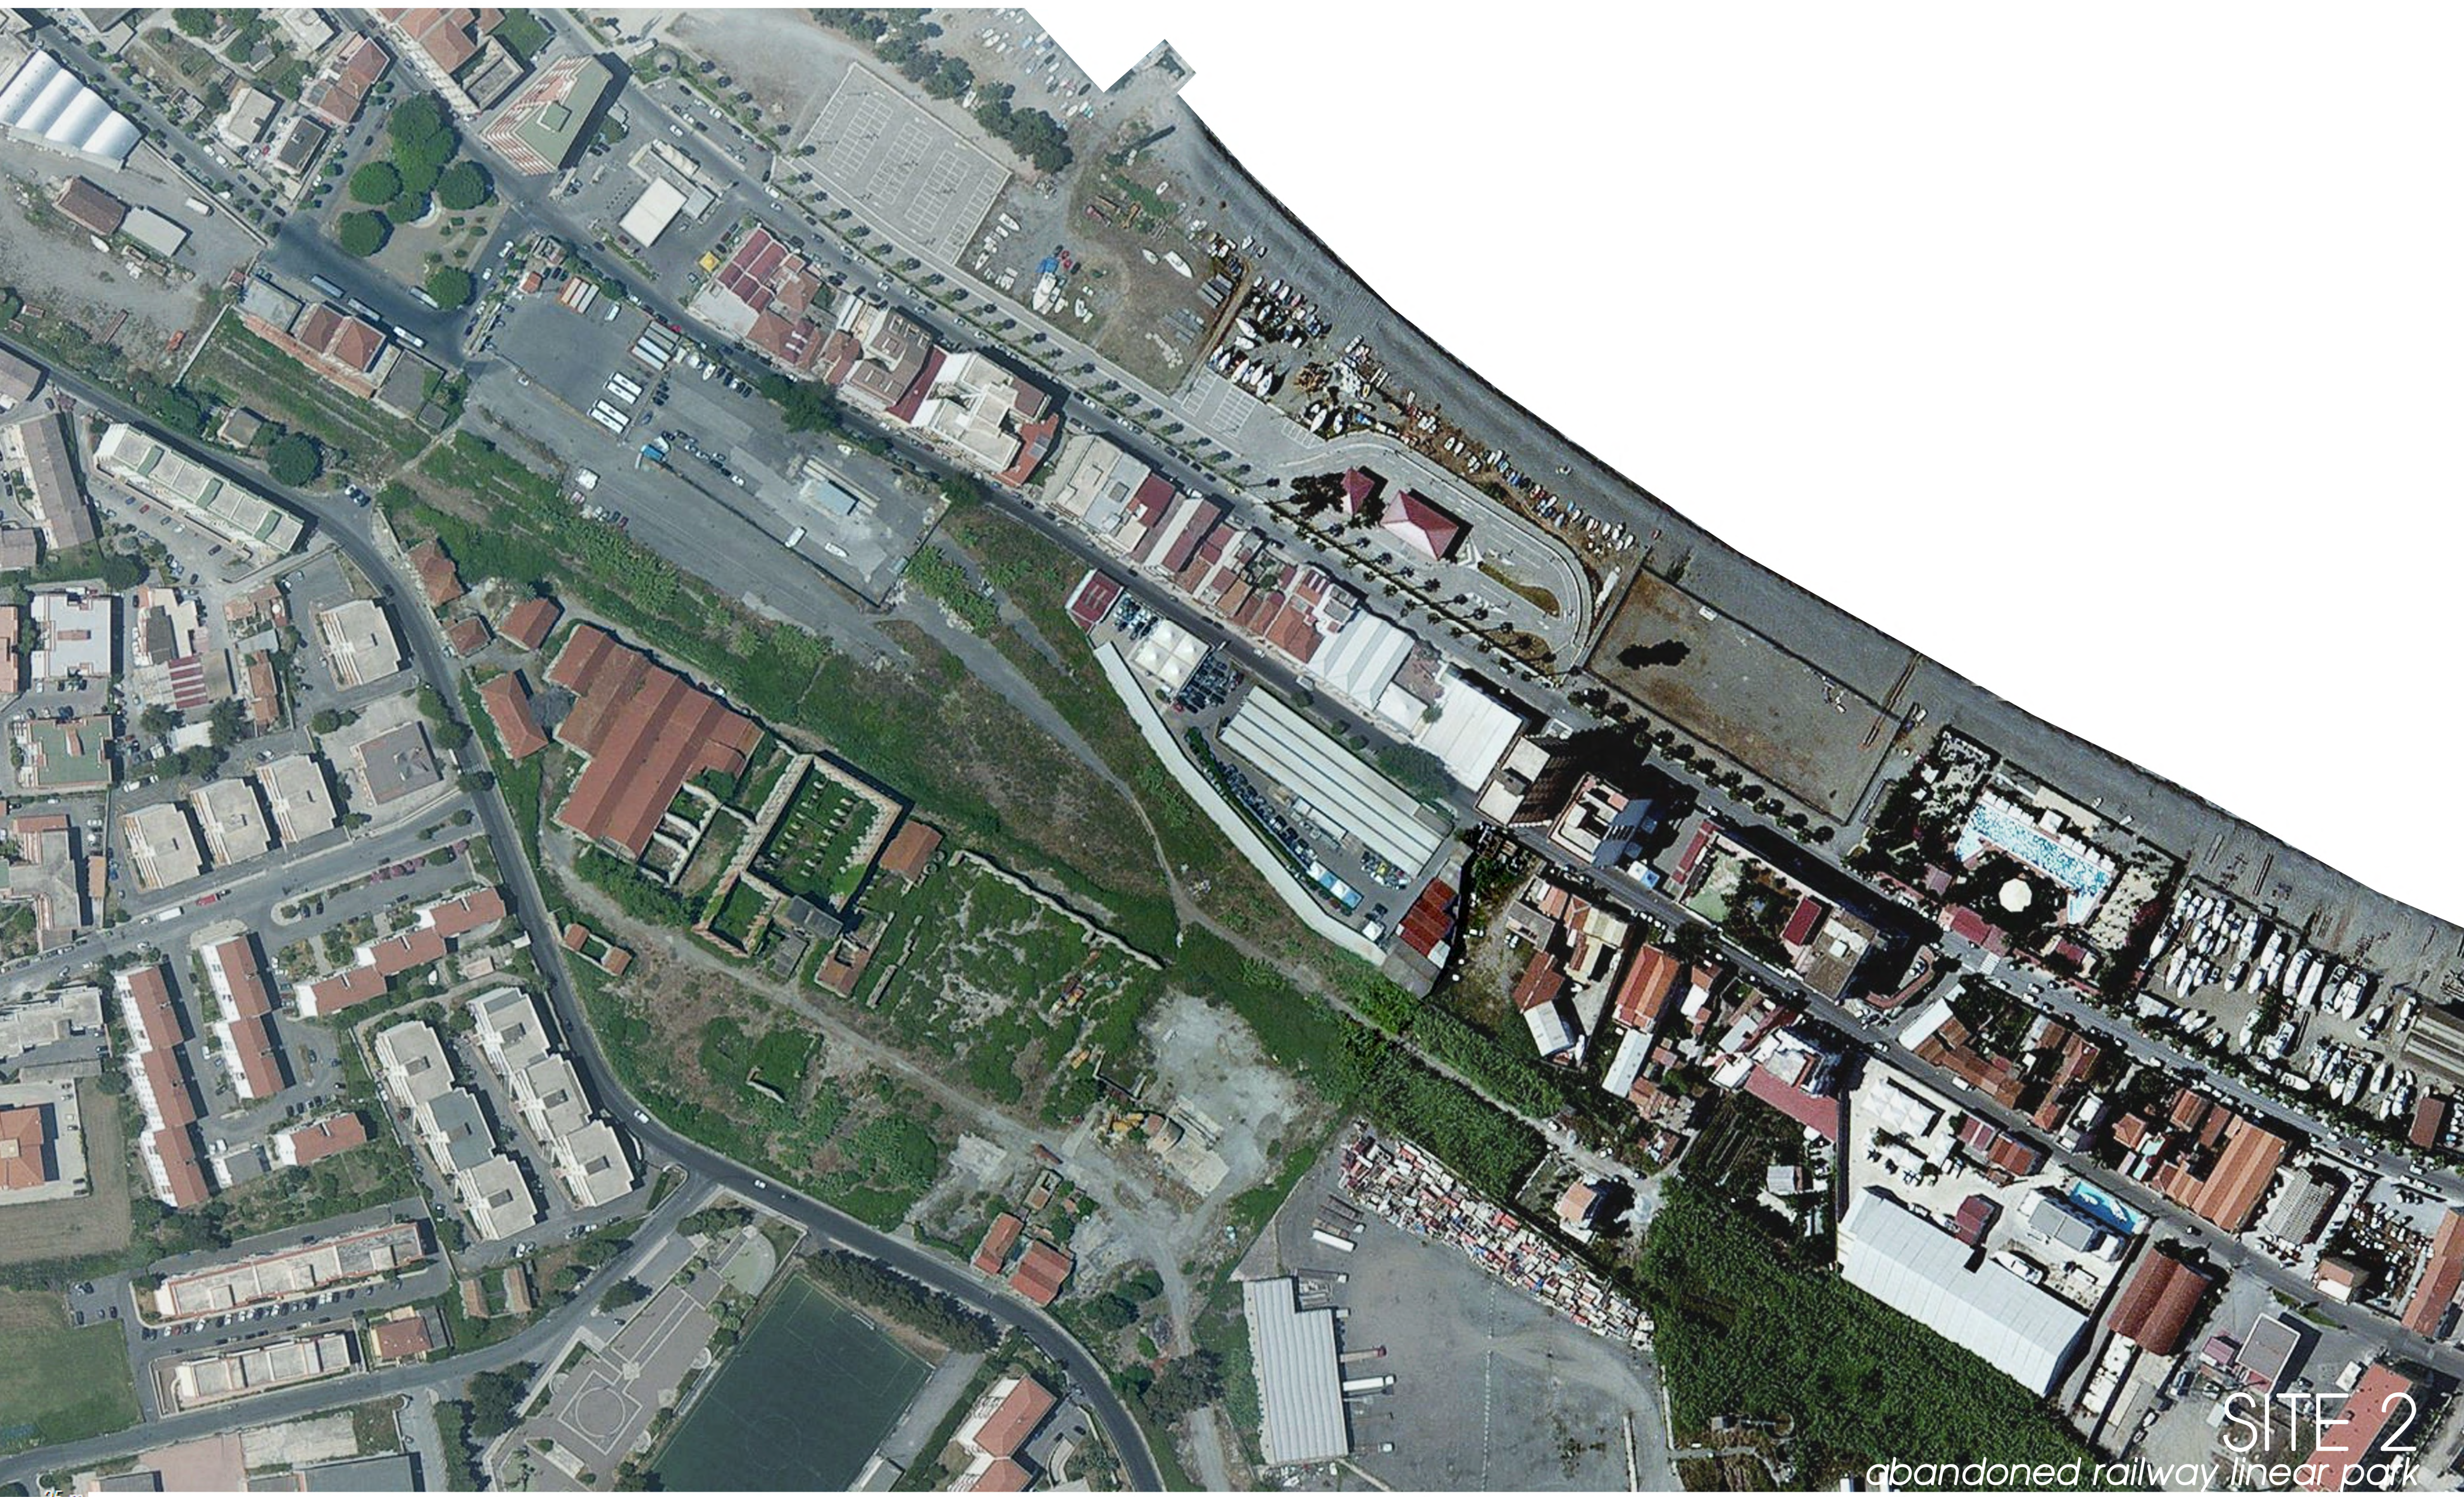

LANDSCAPE ACCESSIBILITY